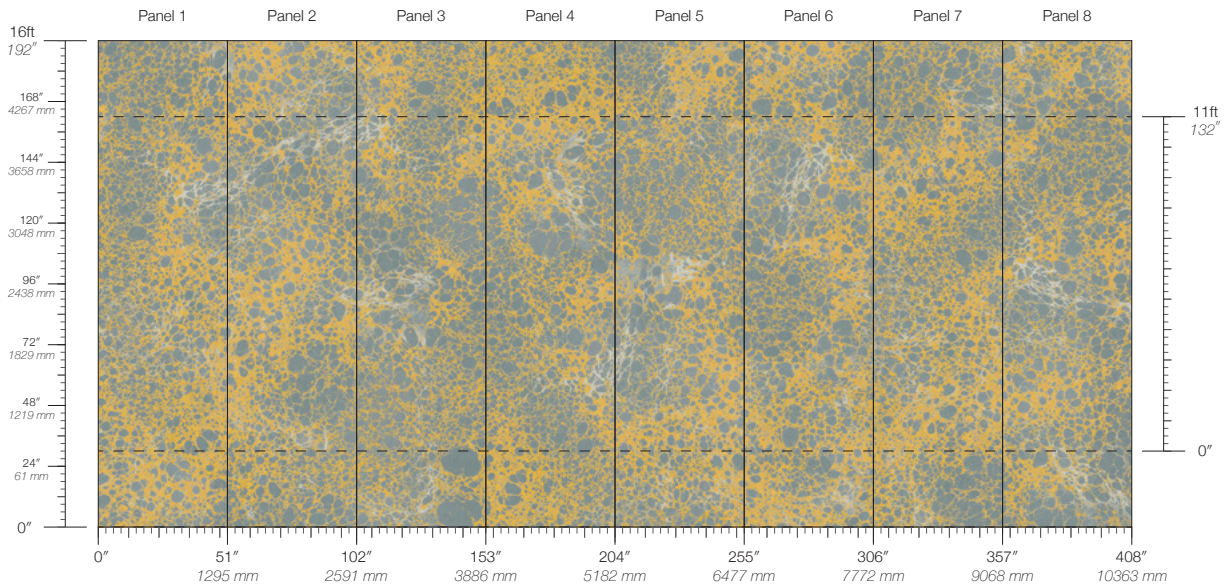

Wabi Lagoon

Suitable for residential and commercial projects

COLOR
Lagoon

ITEM
1008

CONTENT
Type II Vinyl

PANEL WIDTH
51" / 1295 mm trimmed

PANEL HEIGHT
132" / 3353 mm standard
192" / 4877 mm extended

REPEAT
Non-repeating

STOCK
Made to order

LEAD TIME
4 weeks to print

MINIMUM
1 panel

PRICE
Available upon request

ORIGIN
USA

DETAILS
Custom options available

ENVIRONMENTAL
Recycled Content
Phthalate Free
Low VOC
HPD Available

SPECS
Commercial Vinyl face
Non-woven backing
20 oz per linear yard
620 g per linear meter
Smooth reflective metallic texture

TESTING
(US) ASTM E84 Adhered Class A
(EU) EN 15102 Class B, s2
(CN) CAN/ULC-S102.2 Class A
CCC-W-408D Type II
WA Specification W-101 Type II

MAINTENANCE
Water-based cleanser

CONTACT
sales@calicowallpaper.com
+1 718 243 1705
57 Lispenard Street
New York, NY 10013 USA

DISCLAIMER
Refer to our website to see the full mural artwork. Reference the physical sample for color and texture. Panel maps represent mural artwork only.