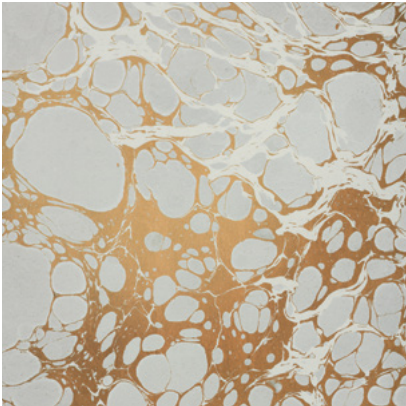

Calico

WABI

Tear Sheet

Wabi melds traditional marbling techniques with modern design.

CERULEAN

CLOUD

LAGOON

MINERAL

PANEL WIDTH
51" / 1295 mm trimmed

PANEL HEIGHT
132" / 3353 mm standard
192" / 4877 mm extended

REPEAT
Non-repeating

STOCK
Made to order

LEAD TIME
4 weeks to print

MINIMUM
1 panel

PRICE
Available upon request