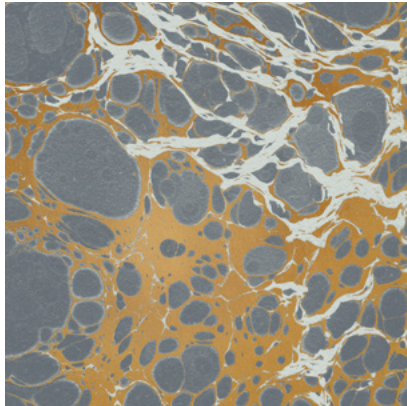

Calico

WABI

Tear Sheet

Wabi melds traditional marbling techniques with modern design.

CERULEAN

CLOUD

LAGOON

MINERAL

PANEL WIDTH
51" / 1295 mm trimmed

PANEL HEIGHT
132" / 3353 mm standard
192" / 4877 mm extended

REPEAT
Non-repeating

STOCK
Made to order

LEAD TIME
4 weeks to print

MINIMUM
1 panel

PRICE
Available upon request