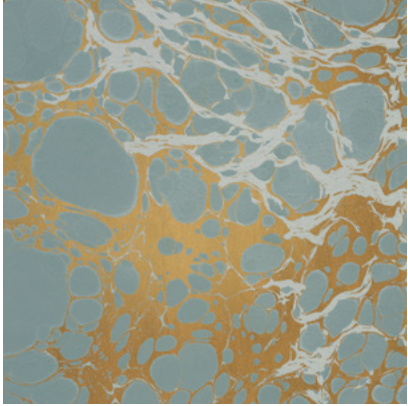

Calico

WABI

Tear Sheet

Wabi melds traditional marbling techniques with modern design.

CERULEAN

CLOUD

LAGOON

MINERAL

PANEL WIDTH
51" / 1295 mm trimmed

PANEL HEIGHT
132" / 3353 mm standard
192" / 4877 mm extended

REPEAT
Non-repeating

STOCK
Made to order

LEAD TIME
4 weeks to print

MINIMUM
1 panel

PRICE
Available upon request